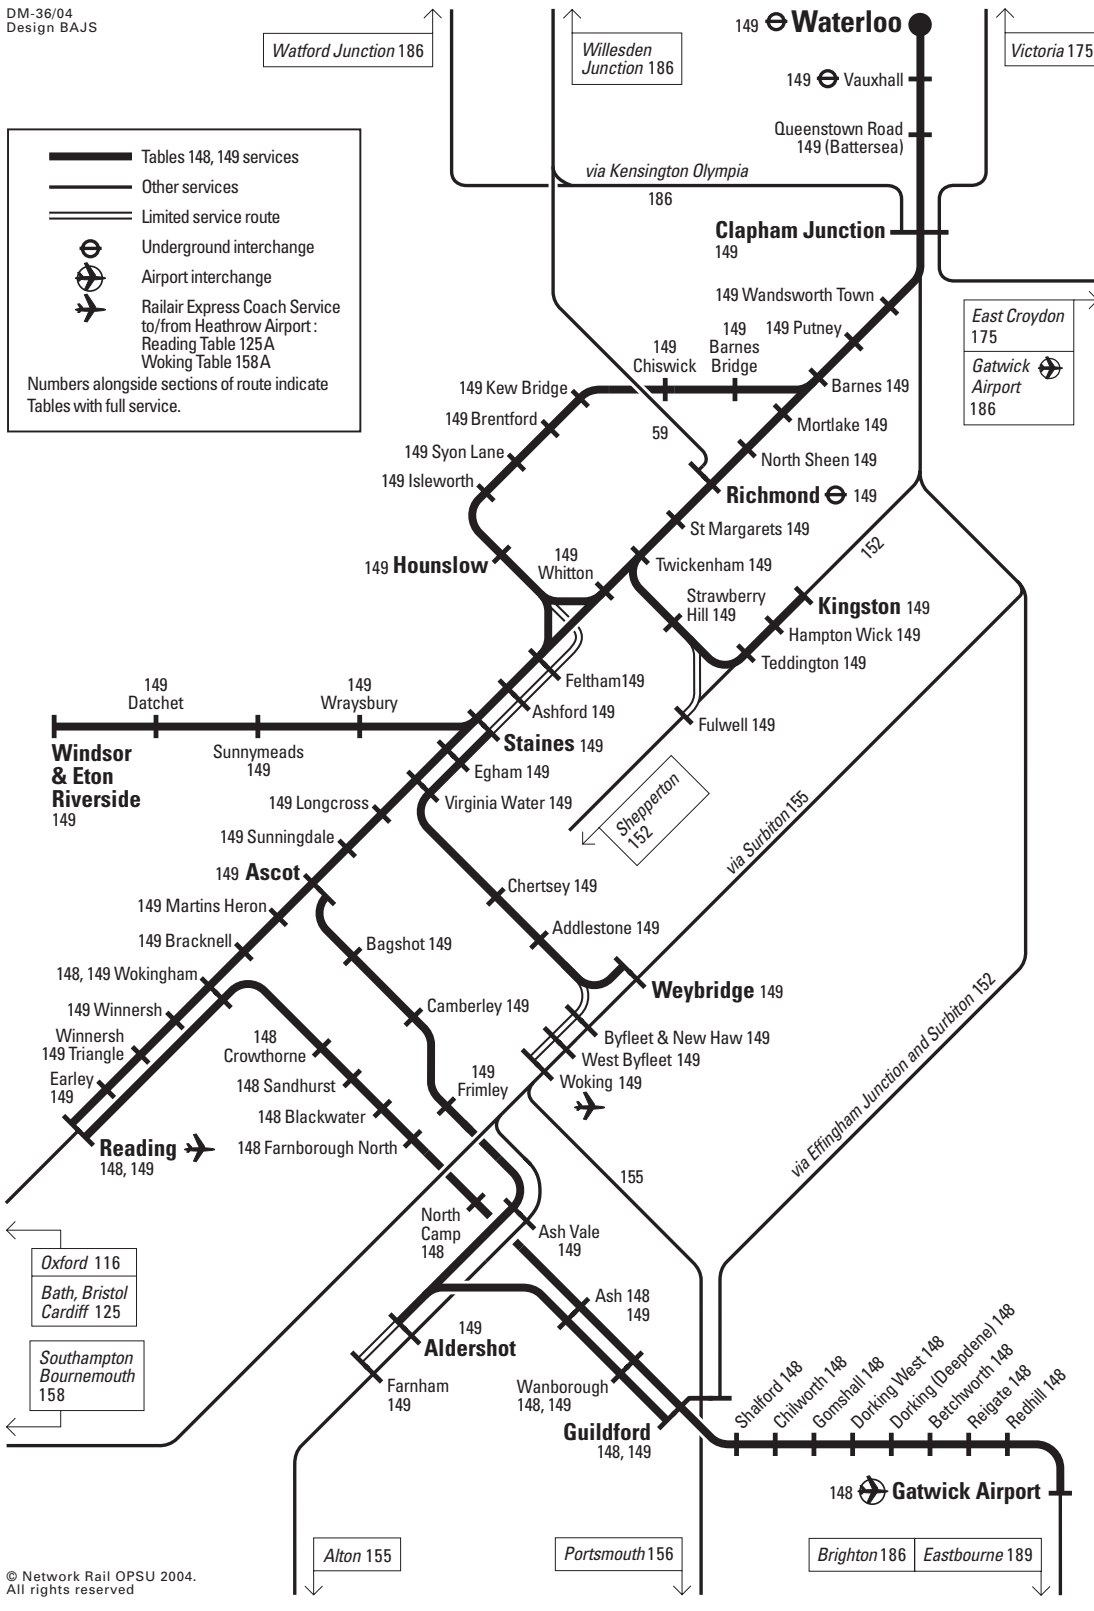

Network Diagram for Tables 148, 149

DM-36/04
Design BAJS

Tables 148, 149 services
 Other services
 Limited service route
 Underground interchange
 Airport interchange
 Railair Express Coach Service to/from Heathrow Airport:
 Reading Table 125A
 Woking Table 158A
 Numbers alongside sections of route indicate Tables with full service.

© Network Rail OPSU 2004.
All rights reserved